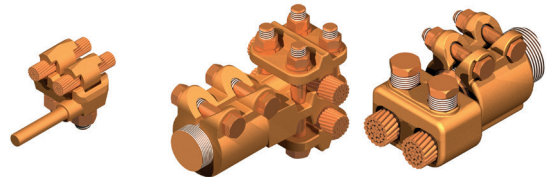

HARDWARE & ACCESSORIES

Substation and Transmission Line Fittings upto 500 kV

Bolted Aluminum Connector

Bolted Bronze Connector

Compression Aluminum Connector

Welded Aluminum Connector

EHV Connector

ALUMINUM TUBE