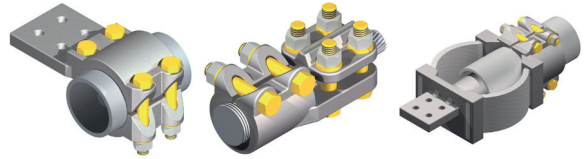

HARDWARE & ACCESSORIES

Substation and Transmission Line Fittings upto 500 kV

Bolted Aluminum Connector

Bolted Bronze Connector

Compression Aluminum Connector

Welded Aluminum Connector

EHV Connector

ALUMINUM TUBE