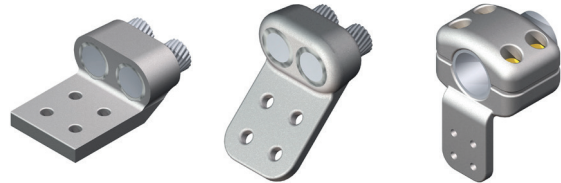

HARDWARE & ACCESSORIES

Substation and Transmission Line Fittings upto 500 kV

Bolted Aluminum Connector

Bolted Bronze Connector

Compression Aluminum Connector

Welded Aluminum Connector

EHV Connector

ALUMINUM TUBE